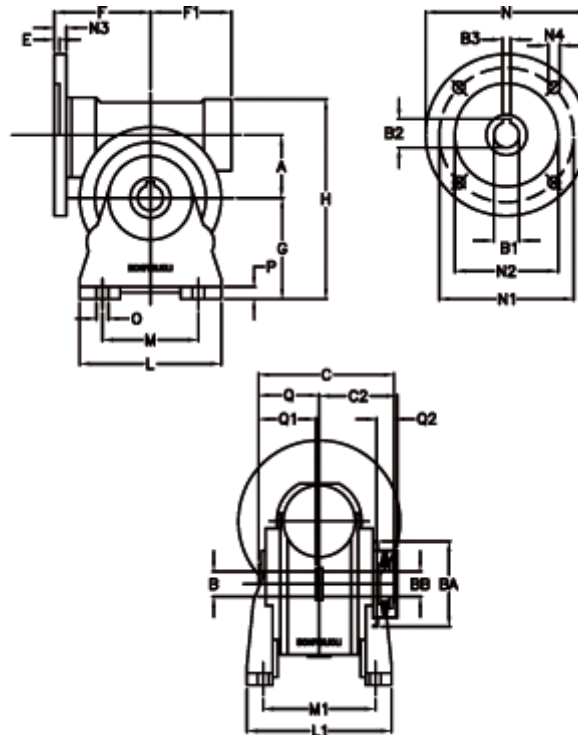

Article number: 390204902422236

Description: Worm Gear with Torque Limiter
VF 49-L2-A-24 P63B5

Measures

a = 49.50	C2 = 63,5	L1 = 124.0	O = 8.5
B = 25	Description = VF 49A-xx-63B5	m = 63	P = 12
B1 E7 = 11	E = 3.0	M1 = 98.5	Q = 51.0
B2 = 12.8	F = 70	N = 140	Q1 = 41
B3 H9 = 4	F1 = 63	N1 = 115	Q2 = 15
BA = 63	g = 82	N2 = 95	
BB H7 = 14	H = 162	N3 = 10.5	
C = 105	L = 110	N4 = 9,5	